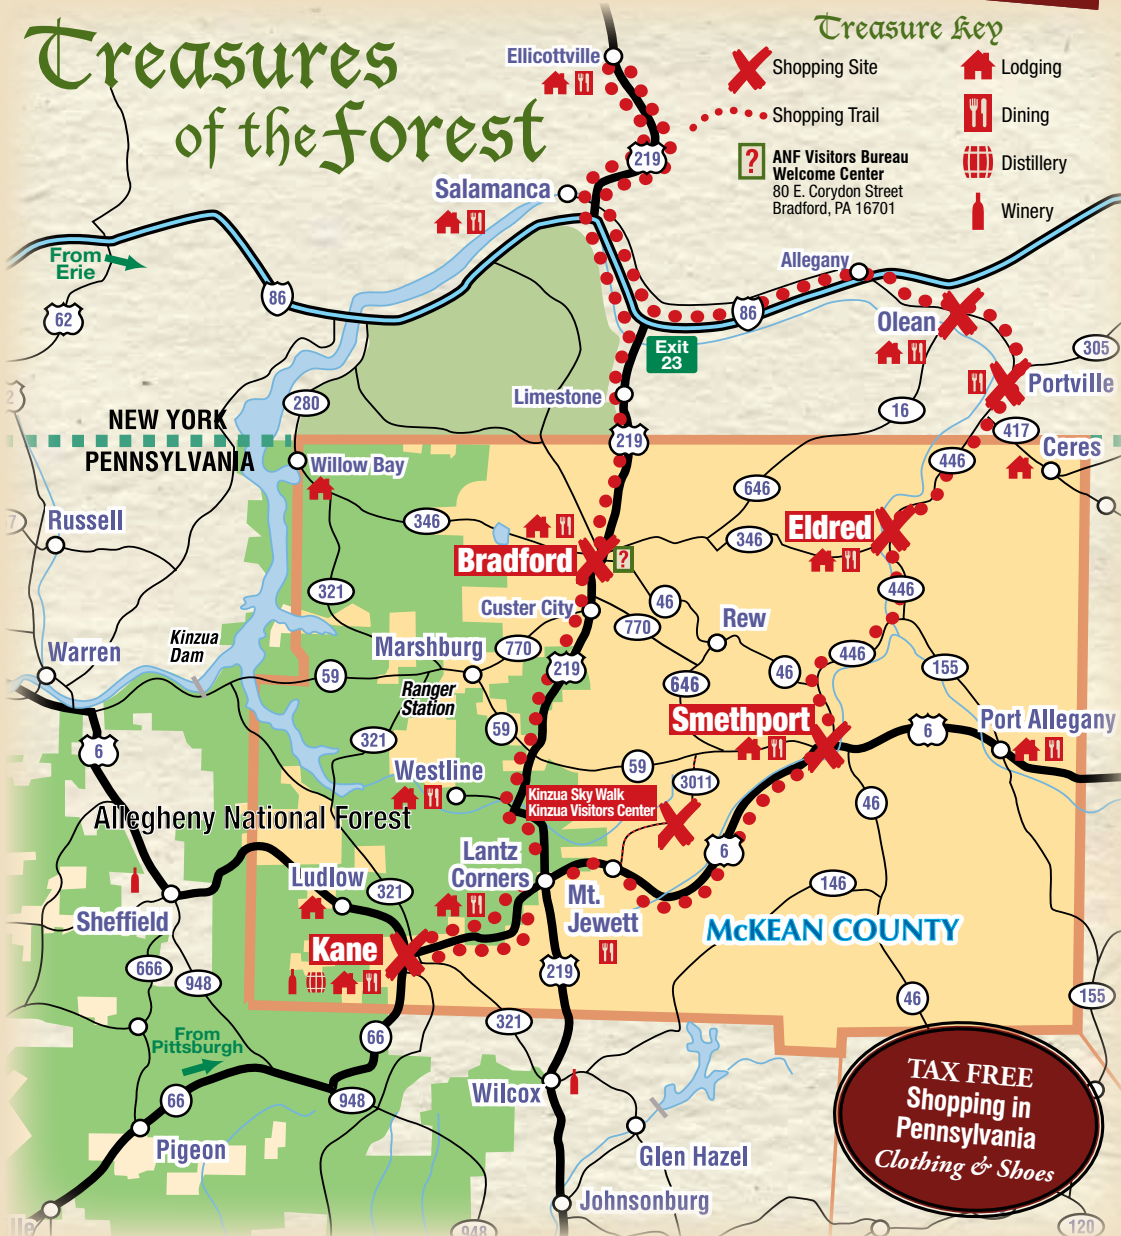

SHOPPING TRAIL

Shop Local for handcrafted artisan wares, antiques, collectibles and locally manufactured products like Zippo lighters and Case Knives. Follow the X marked locations along the trail to find your perfect treasure.

Zippo/Case Museum, Bradford

Orris Jewelers, Bradford

Timeless Treasures, Bradford

Sportsman's Outlet, Bradford

Main Street Mercantile, Bradford

Fluffy Baby Boutique, Bradford

Olde Schoolhouse Village Shoppes, Eldred

Kinza Bridge Visitors Center Artisan Shop, Mt. Jewett

Treasures of the Forest

TAX FREE Shopping in Pennsylvania Clothing & Shoes

CJ Spirits, Kane

Bell's Meat & Poultry, Kane

Flickerwood Wine Cellars, Kane

Bear Hollow Gift Shoppe, Smethport