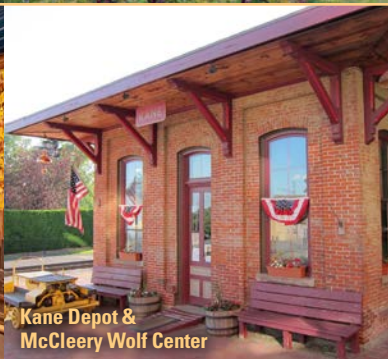

HISTORY TRAIL

Allegheny National Forest & Kinzua Sky Walk

*Experience another way of life
As you tour the historic attractions
Nestled within the scenic beauty of the
Allegheny National Forest*

Scenic Route 6

Penn Brad
Oil Museum

Kinzua
Sky Walk

Old Town Smethport

Kane Depot &
McCleery Wolf Center

Day One

Smethport's Charms & Route 6

Smethport's Mansion District Walking Tour is a self-guided tour of a charming Victorian Village located along scenic Route 6 with over 30 architectural gems from the 1800s. Visit Old Town Smethport, tour the displays, shop the General Store and America's First Christmas Store, dine at the Cottage House Restaurant. Tour the Old Jail Museum. Overnight in a mansion in Smethport located only minutes from Hamlin Lake, or stay in the Architects Suite at Lynn Hall along Route 6.

Day Two

Serenity Glass Park to Zippo

Serenity Glass Park is a creation of artistic towers and sculptures fashioned of glass in Port Allegany. The Eldred WW II Museum is history you can see, touch and feel. Loop through the forest to visit the museum's in Bradford- Zippo/Case, Penn Brad Oil and Marilyn Horne. Bradford's National Historic District offers a wide variety of lodging, restaurants, shops, a brewery, and the Art Deco – Main Street Movie House.

Day Three

Kinzua to Kane

"Walk the Tracks Across the Sky," the Kinzua Sky Walk, hike the trails, and visit the historic displays at the Kinzua Bridge State Park in Mt. Jewett. In Kane, tour the McCleery Wolf Center at the Kane Depot. Hike or bike the Knox & Kane Rail Trail. Taste & Tour at Log Yard Brewery, Flickerwood & Bear Creek wineries, CJ Spirits and Wilds Sonshine. The historic Kane Manor Inn and Olmsted Manor offer unique lodging experiences.