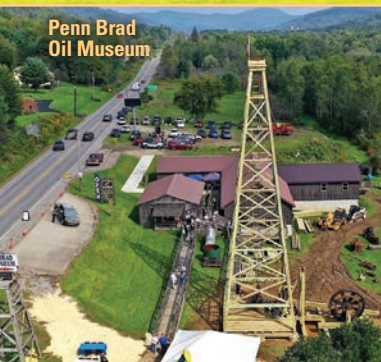

HISTORY TRAIL

Allegheny National Forest & Kinzua Sky Walk

*Experience another way of life
As you tour the historic attractions
Nestled within the scenic beauty of the
Allegheny National Forest*

Scenic Route 6

Penn Brad
Oil Museum

Kinzua
Sky Walk

Old Town Smethport

Kane Depot &
McCleery Wolf Center

Day One

Smethport's Charms & Route 6

Smethport's Mansion District Walking Tour is a self-guided tour of a charming Victorian Village located along scenic Route 6 with over 30 architectural gems from the 1800s. Visit Old Town Smethport, tour the displays, shop the General Store and America's First Christmas Store, dine at the Cottage House Restaurant. Tour the Old Jail Museum. Overnight in a mansion in Smethport located only minutes from Hamlin Lake, or stay in the Architects Suite at Lynn Hall along Route 6.

Day Two

Serenity Glass Park to Zippo

Serenity Glass Park is a creation of artistic towers and sculptures fashioned of glass in Port Allegany. The Eldred WW II Museum is history you can see, touch and feel. Loop through the forest to visit the museum's in Bradford- Zippo/Case, Penn Brad Oil and Marilyn Horne. Bradford's National Historic District offers a wide variety of lodging, restaurants, shops, a brewery, and the Art Deco – Main Street Movie House.

Day Three

Kinzua to Kane

"Walk the Tracks Across the Sky," the Kinzua Sky Walk, hike the trails, and visit the historic displays at the Kinzua Bridge State Park in Mt. Jewett. In Kane, tour the McCleery Wolf Center at the Kane Depot. Hike or bike the Knox & Kane Rail Trail. Taste & Tour at Log Yard Brewery, Flickerwood & Bear Creek wineries, CJ Spirits and Wilds Sonshine. The historic Kane Manor Inn and Olmsted Manor offer unique lodging experiences.